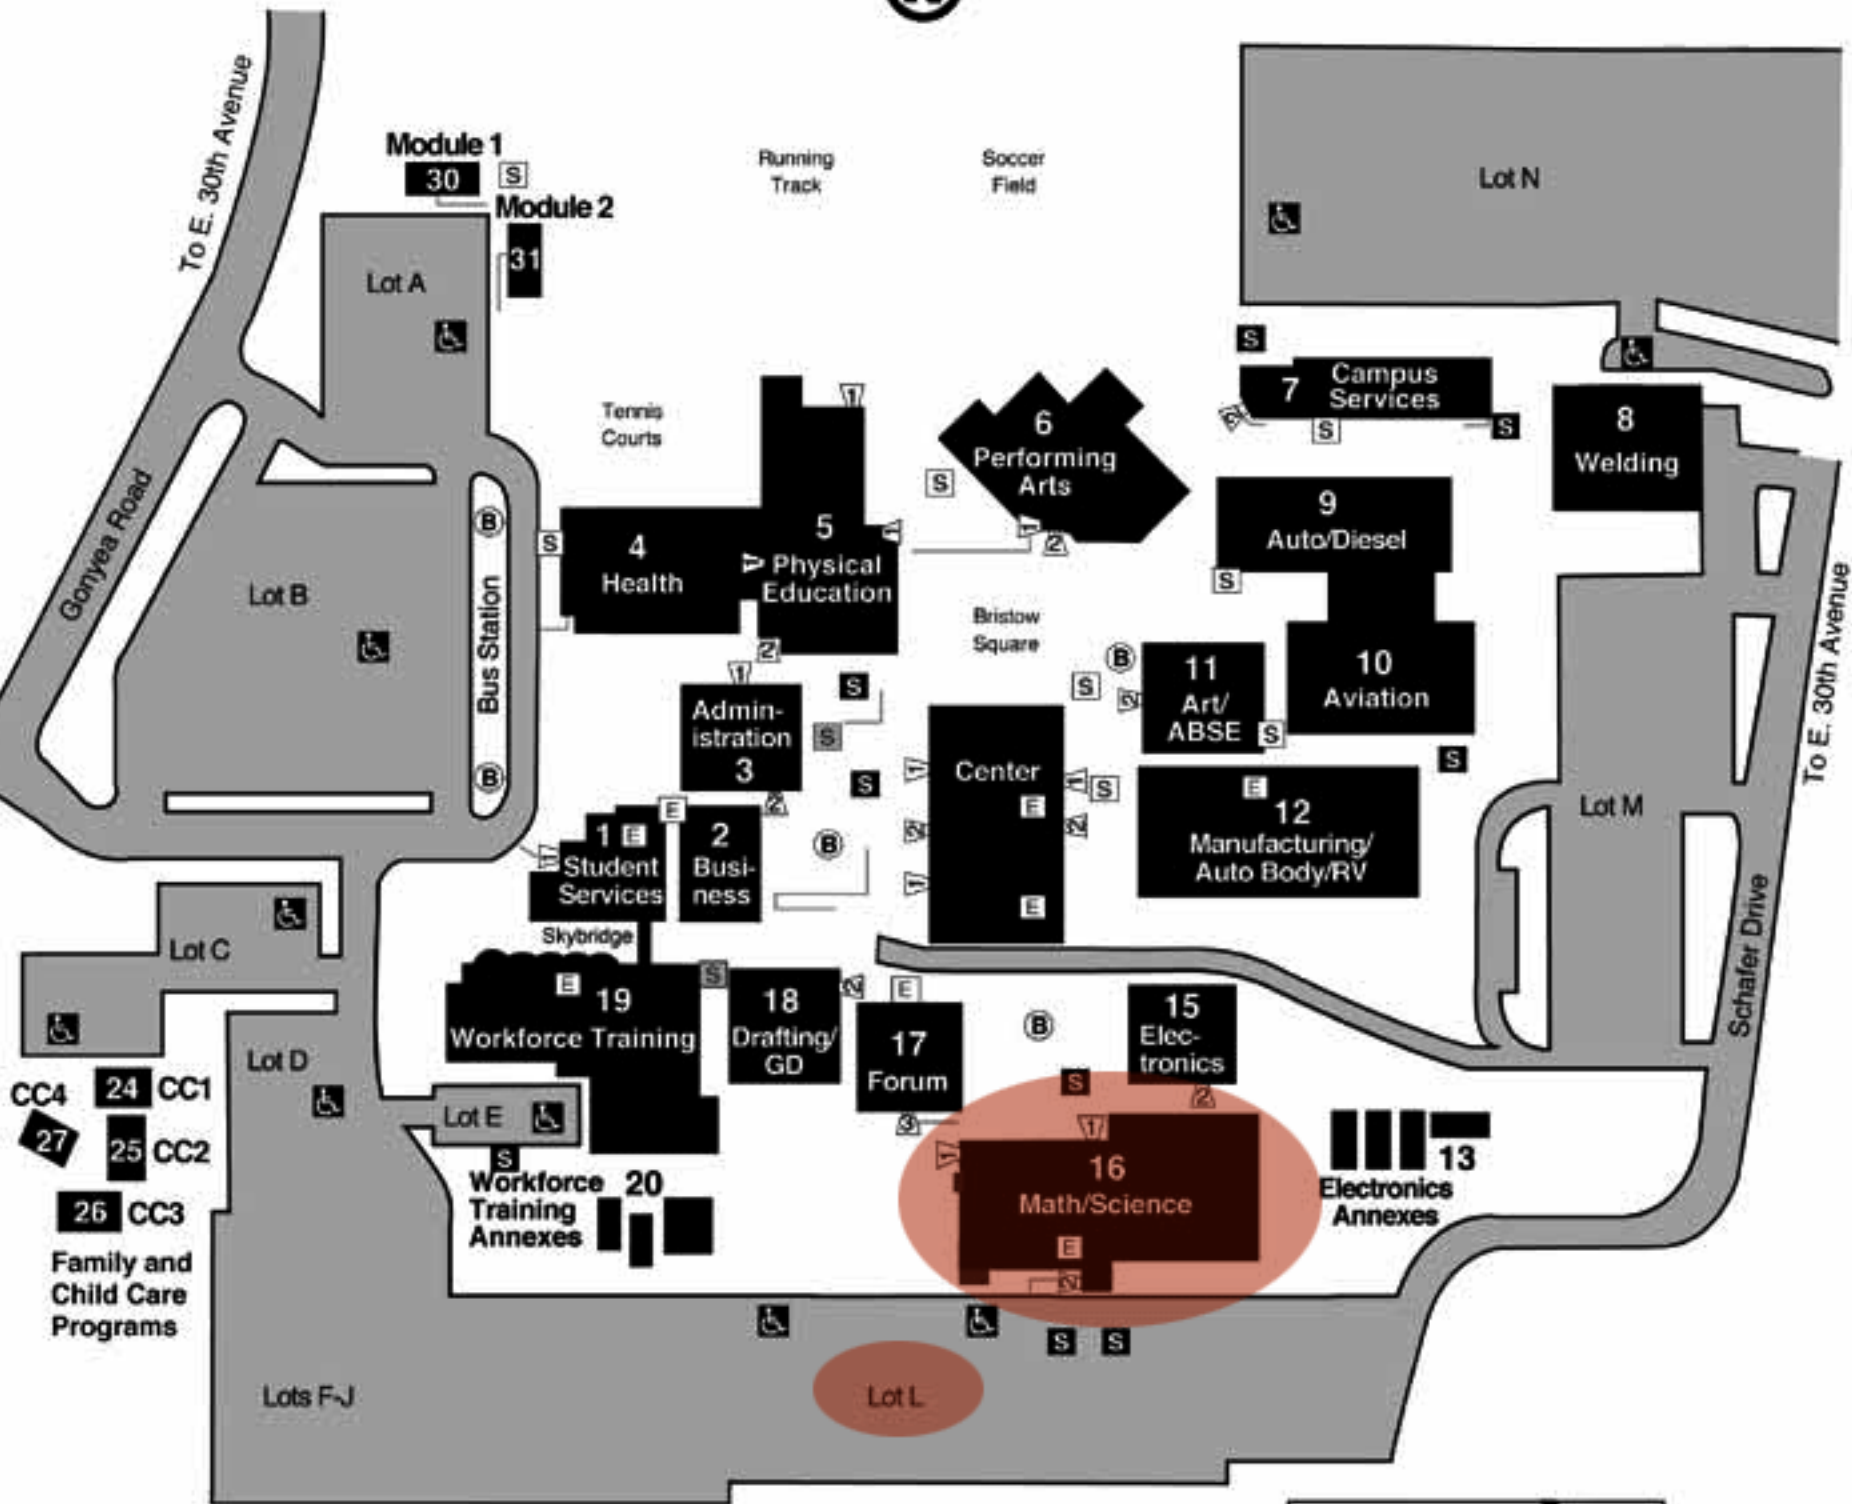

Lane Community College Main Campus

4000 East 30th Avenue • Eugene, Oregon 97405 • (541) 463-3000

Map revised August 2003

KEY

- Bicycle Parking
- Elevator
- Wheelchair Ramp
- Electric Door—number designates floor
- Parking with Handicapped Permit
- Smoking Area, Uncovered / Covered / Sheltered (installation in progress)